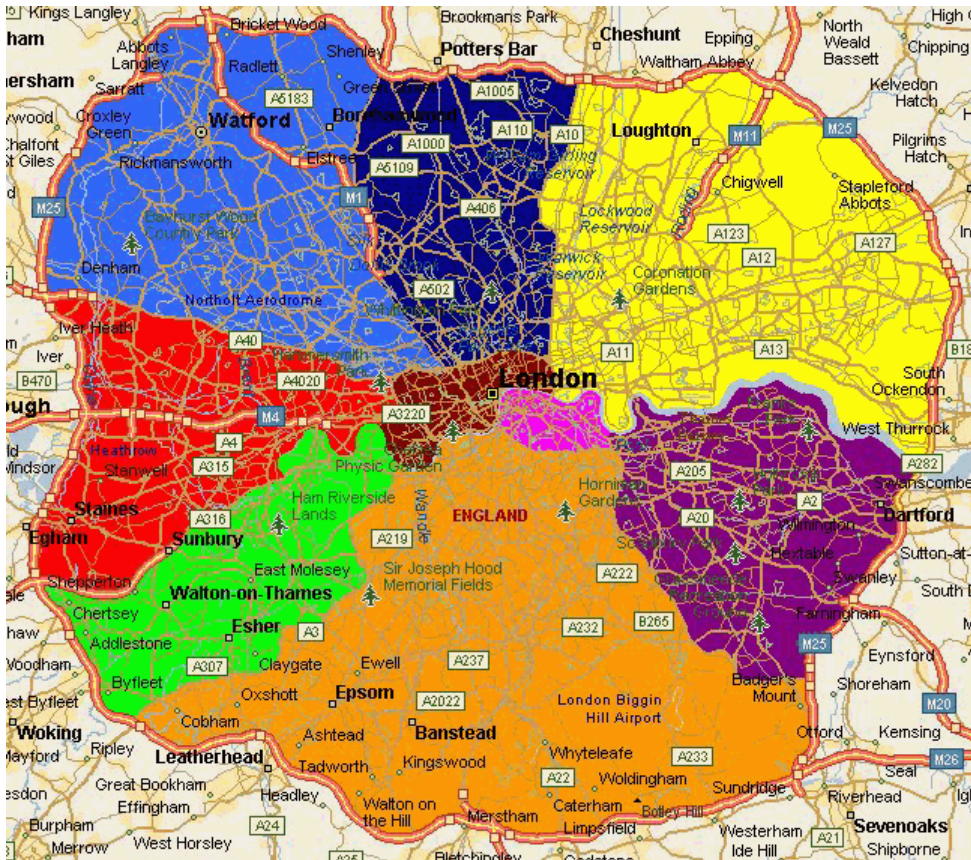

For more information on Travelodge Hotel opportunities:

Travelodge Hotels Limited
Sleepy Hollow
Aylesbury Road
Thame
Oxon
OX9 3AT
T: +44 1844 358606
F: +44 1844 358682
W: www.traveloggedevelopment.co.uk

For other enquiries, contact either Robert Ryan (e: robert.ryan@travelodge.co.uk, m: 07710 337920), Neil Short (e: neil.short@travelodge.co.uk, m: 07826 550686) or Alan Oliver (e: alan.oliver@travelodge.co.uk, m: 07825 982759)

www.traveloggedevelopment.co.uk