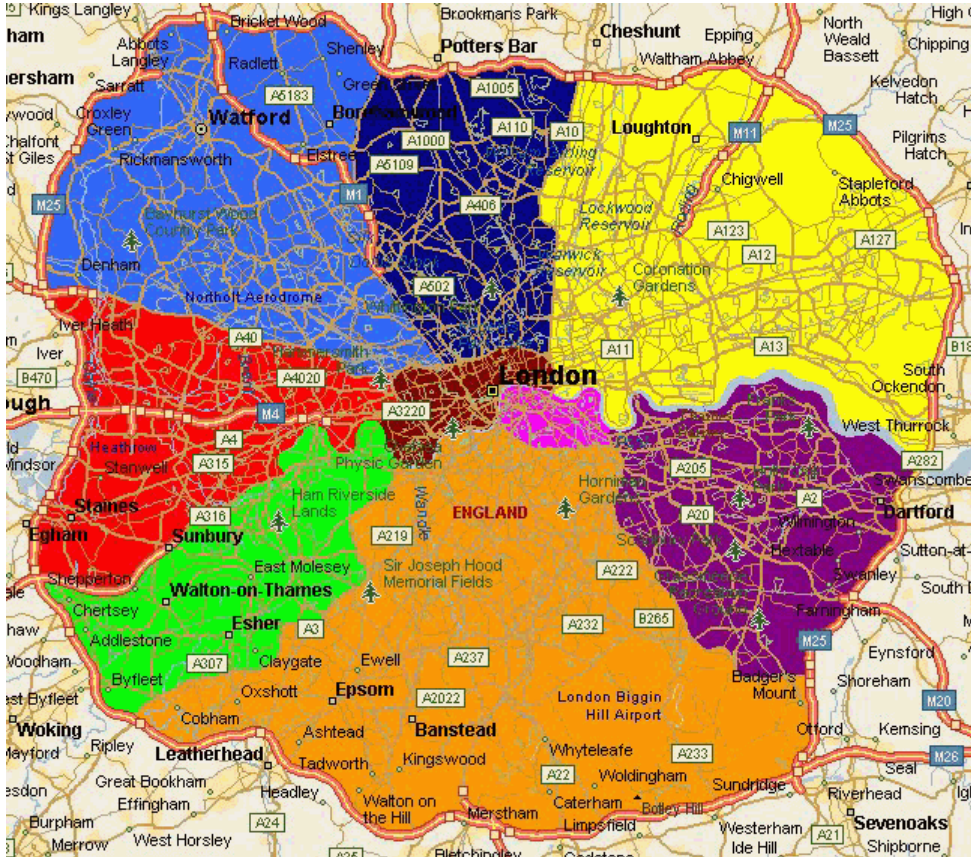

For more information on Travelodge Hotel opportunities:

Travelodge Hotels Limited
Sleepy Hollow
Aylesbury Road
Thame
Oxon
OX9 3AT
T: +44 1844 358606
F: +44 1844 358682
W: www.traveloggedevelopment.co.uk

For other enquiries, contact either Robert Ryan (e: robert.ryan@travelodge.co.uk, m: 07710 337920), Neil Short (e: neil.short@travelodge.co.uk, m: 07826 550686) or Alan Oliver (e: alan.oliver@travelodge.co.uk, m: 07825 982759)

www.traveloggedevelopment.co.uk