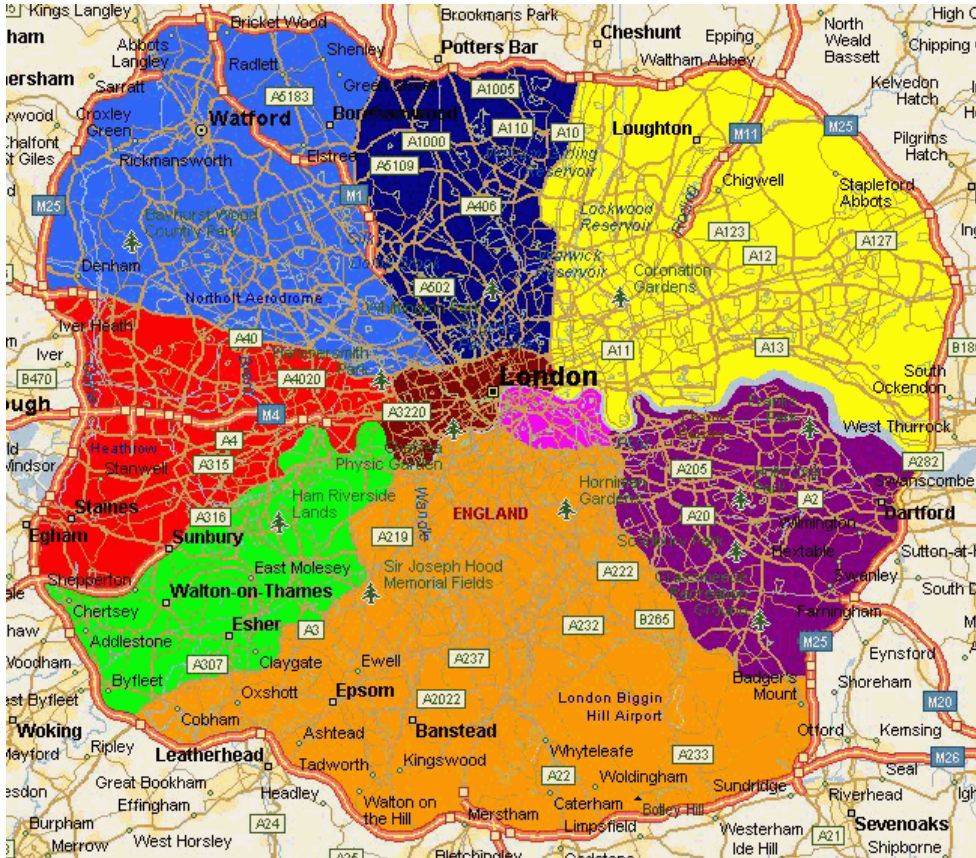

South London

Stiles Harold Williams

Richard Plant

07850 584 240

rplant@shw.co.uk

Location	Number of Beds		Borough
	Min	Max	
Balham/ Clapham South	60	100	Wandsworth
Brixton	60	80	Lambeth
Camberwell/Peckham Rye	50	80	Southwark
Clapham Common	80	150	Lambeth
Clapham Junction/St John's Hill	50	200	Lambeth
Clapham Old Town/Lavender Hill	50	100	Lambeth
Coulsdon	50	70	Sutton
~~Crystal Palace/Penge/Sydenham/Norwood~~	-	-	~~Bromley~~
Dulwich	60	80	Southwark
East Dulwich	50	80	Southwark
Herne Hill	50	80	Lambeth
Mitcham	60	90	Merton
Nine Elms Lane	50	100	Lambeth
Stockwell	50	100	Lambeth
Streatham	60	90	Lambeth
Sutton	80	120	Sutton
Tooting/ Tooting Bec	50	80	Wandsworth
West Norwood	50	70	Lambeth
Wimbledon South/Merton	50	90	Merton

Deal done at 89 beds

For more information on Travelodge Hotel opportunities:

Travelodge Hotels Limited
Sleepy Hollow
Aylesbury Road
Thame
Oxon
OX9 3AT
T: +44 1844 358606
F: +44 1844 358682
W: www.traveloggedevelopment.co.uk