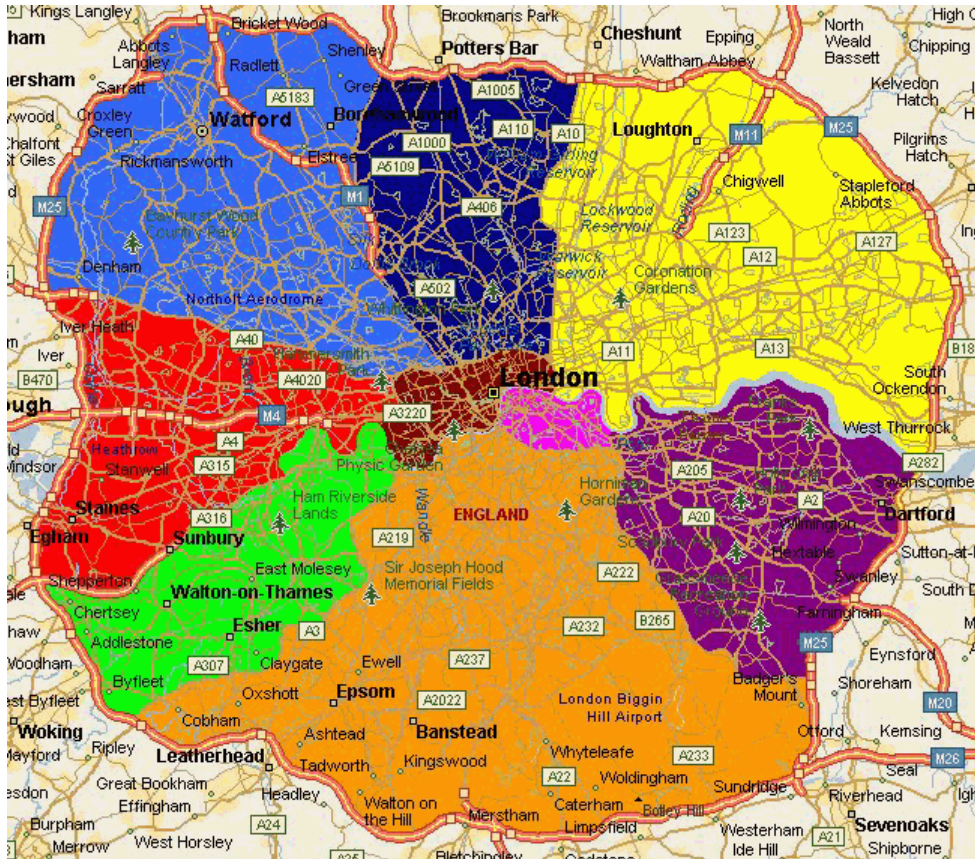

# **TRAVELODGE HOTELS LIMITED**

| Location                                   | Number of Beds |     | Borough              |                      |
|--|----------------|-----|----------------------|----------------------|
|  | Min            | Max |                      |                      |
| Barnet                                     | 50             | 120 | Barnet               |                      |
| Camden                                     | 80             | 200 | Camden               |                      |
| Cockfosters/Southgate                      | 50             | 70  | Barnet               |                      |
| Crouch End/Hornsey/Wood Green/Muswell Hill | 50             | 120 | Haringey             |                      |
| Finchley/Swiss Cottage/Primrose Hill       | 50             | 150 | Barnet               |                      |
| <del>Finsbury/Harringay</del>              | -              | -   | <del>Islington</del> | Deal done at 96 beds |
| Golders Green                              | 80             | 120 | Barnet               |                      |
| Hampstead                                  | 60             | 120 | Camden               |                      |
| Highbury/Islington/Cannonbury              | 60             | 120 | Islington            |                      |
| Holloway/Archway/Highgate/Tufnell Park     | 50             | 100 | Islington            |                      |
| Maida Vale/Kilburn/St John's Wood          | 50             | 90  | Westminster          |                      |
| Mill Hill                                  | 50             | 80  | Barnet               |                      |
| Shoreditch/Hoxton                          | 100            | 150 | Hackney              |                      |