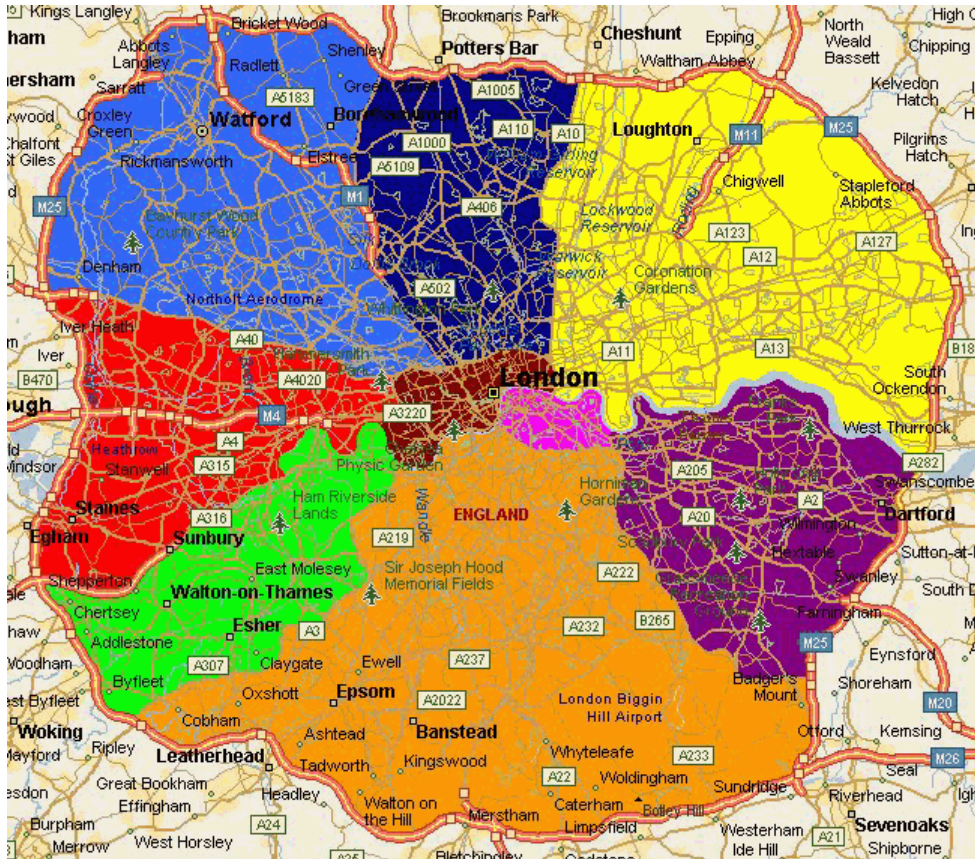

| Location   | Number of Beds |     | Borough            |                      |
|--|----------------|-----|--------------------|----------------------|
|  | Min            | Max |                    |                      |
| Barking/Beckton                                  | -              | -   | Barking & Dagenham | Deal done at 66 beds |
| Bethnal Green/Whitechapel/Stepney                | 60             | 120 | Tower Hamlets      |                      |
| Buckhurst Hill                                   | 50             | 70  | Redbridge          |                      |
| Canary Wharf                                     | 150            | 300 | Tower Hamlets      |                      |
| Chigwell   | 50             | 80  | Redbridge          |                      |
| Chingford  | 60             | 100 | Waltham Forest     |                      |
| Dagenham/Rainham                                 | 50             | 60  | Barking & Dagenham |                      |
| Edmonton   | 50             | 80  | Enfield            |                      |
| Enfield  | 50             | 120 | Enfield            |                      |
| Hackney  | 50             | 100 | Hackney            |                      |
| Leyton/Leytonstone/Wanstead                      | 50             | 80  | Waltham Forest     |                      |
| Loughton   | 50             | 70  | Not Applicable     |                      |
| Shadwell/Wapping                                 | 50             | 80  | Tower Hamlets      |                      |
| Spitalfields                                     | 50             | 120 | Tower Hamlets      |                      |
| Stoke Newington/Stamford Hill/Kingsland          | 50             | 100 | Hackney            |                      |
| Stratford  | 80             | 200 | Newham             |                      |
| Theydon Bois                                     | 50             | 60  | Not Applicable     |                      |
| Thurrock   | 50             | 120 | Thurrock           |                      |
| Tottenham  | 50             | 100 | Haringey           |                      |
| Upminster  | 50             | 90  | Havering           |                      |
| Waltham Forest                                   | 50             | 70  | Waltham Forest     |                      |
| Walthamstow                                      | 50             | 100 | Waltham Forest     |                      |
| West Ham   | 50             | 80  | Newham             |                      |
| Woodford/Woodford Green/Charlie Brown Roundabout | 50             | 80  | Redbridge          |                      |