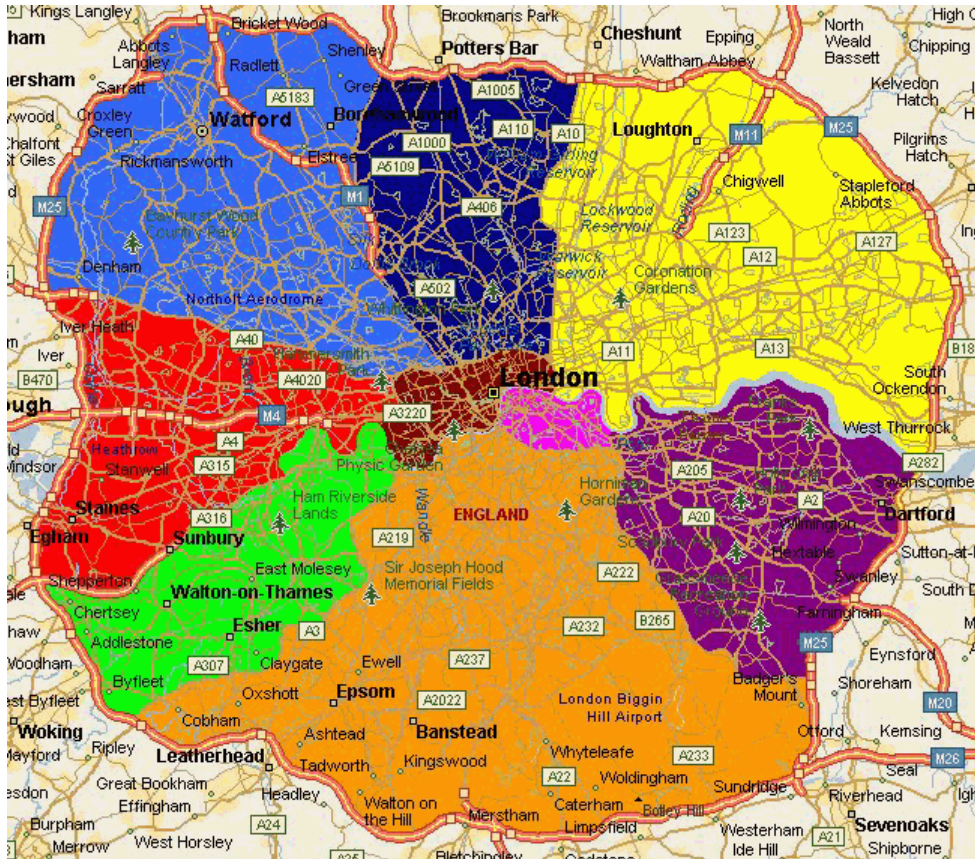

North West London

Brasier Freeth Chartered Surveyors

Neil Saunders

07980 756 655

Neil.Saunders@brasierfreeth.com

Location	Number of Beds		Borough
	Min	Max	
Abbott's Langley/ Brickett Wood	50	80	Not Applicable
~~Borehamwood~~	-	-	~~Not Applicable~~
Brent Cross	50	200	Barnet
Denham	50	70	Not Applicable
Edgware/Stanmore/Bushey	50	120	Barnet
Harrow	50	150	Not Applicable
Hendon	50	80	Barnet
Kensal Rise	50	80	Brent
London Colney	50	120	Not Applicable
Naesden (North Circular)	50	120	Brent
Northwood	50	70	Hillingdon
Pinner	50	80	Harrow
Radlett	50	80	Not Applicable
Rickmansworth	50	90	Not Applicable
Ruislip	50	80	Hillingdon
Watford	60	120	Not Applicable
Willsden/Harlsden	50	70	Brent

Deal done at 97 beds

For more information on Travelodge Hotel opportunities:

Travelodge Hotels Limited
Sleepy Hollow
Aylesbury Road
Thame
Oxon
OX9 3AT
T: +44 1844 358606
F: +44 1844 358682
W: www.traveloggedevelopment.co.uk