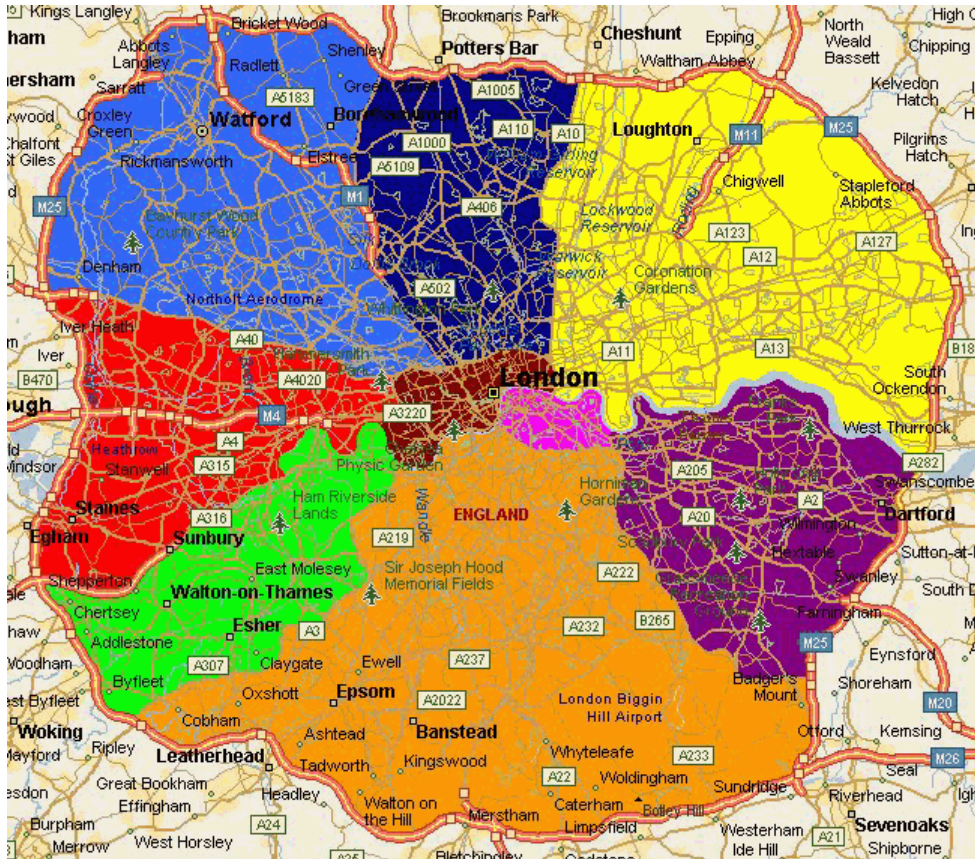

Travelodge

TRAVELODGE HOTELS LIMITED

LONDON TARGET LOCATION LIST

South London

**August
2008**

South London

Stiles Harold Williams

Richard Plant
 07850 584 240
 rplant@shw.co.uk

Location	Number of Beds		Borough
	Min	Max	
Balham/ Clapham South	60	100	Wandsworth
Brixton	60	80	Lambeth
Camberwell/Peckham Rye	50	80	Southwark
Clapham Common	80	150	Lambeth
Clapham Junction/St John's Hill	50	200	Lambeth
Clapham Old Town/Lavender Hill	50	100	Lambeth
Coulsdon	50	70	Sutton
Crystal Palace/Penge/Sydneham/Norwood	50	80	Bromley
Dulwich	60	80	Southwark
East Dulwich	50	80	Southwark
Herne Hill	50	80	Lambeth
Mitcham	60	90	Merton
Nine Elms Lane	50	100	Lambeth
Stockwell	50	100	Lambeth
Streatham	60	90	Lambeth
Sutton/Carshalton/Cheam	50	120	Sutton
Tooting/ Tooting Bec	50	80	Wandsworth
West Norwood	50	70	Lambeth
Wimbledon South/Merton	50	90	Merton