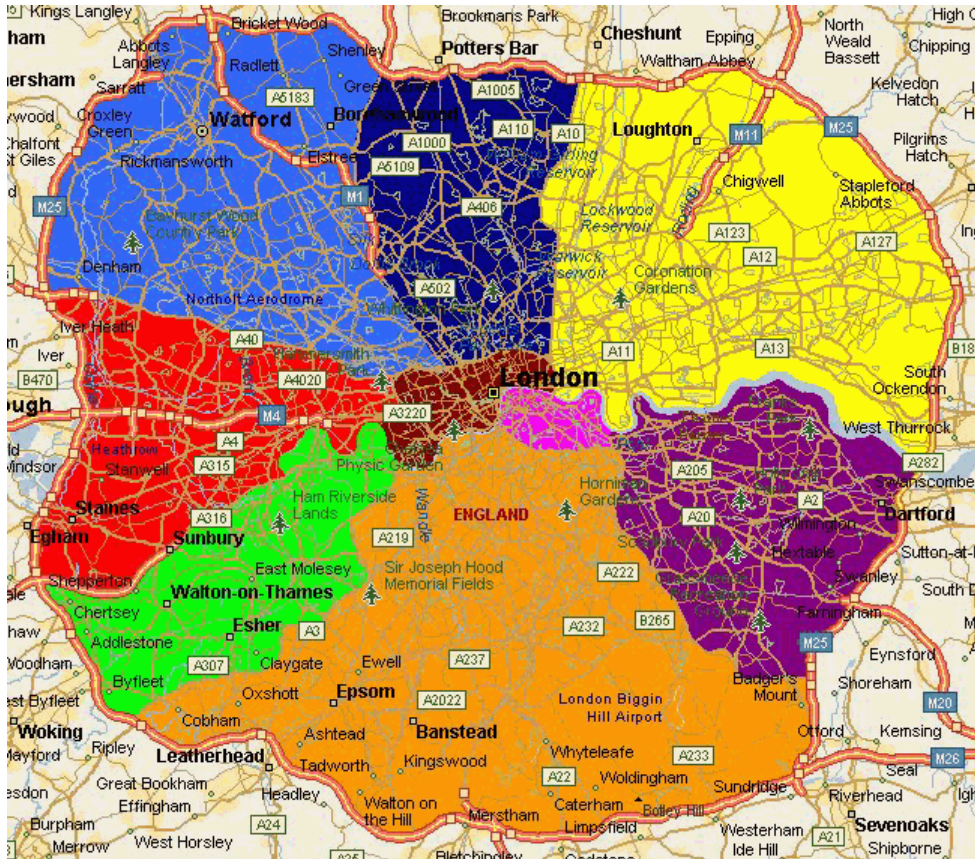

# **TRAVELODGE HOTELS LIMITED**

## **LONDON TARGET LOCATION LIST**

**South Central London**

**August  
2008**

**South Central London**

**Field & Sons**

Nigel Gouldsmith

07932 788 708

nigel@FIELDANDSONS.CO.UK

<b>Location</b>	<b>Number of Beds</b>		<b>Borough</b>
	<b>Min</b>	<b>Max</b>	
Bermondsey	60	250	Southwark
Borough	70	200	Southwark
Elephant & Castle	50	200	Southwark
London Bridge	100	300	City of London
Newington (Old Kent Road)	50	100	Southwark
Surrey Quays/Canada Water	70	100	Southwark
Vauxhall	100	200	Lambeth
Waterloo West/Southbank	200	400	Southwark