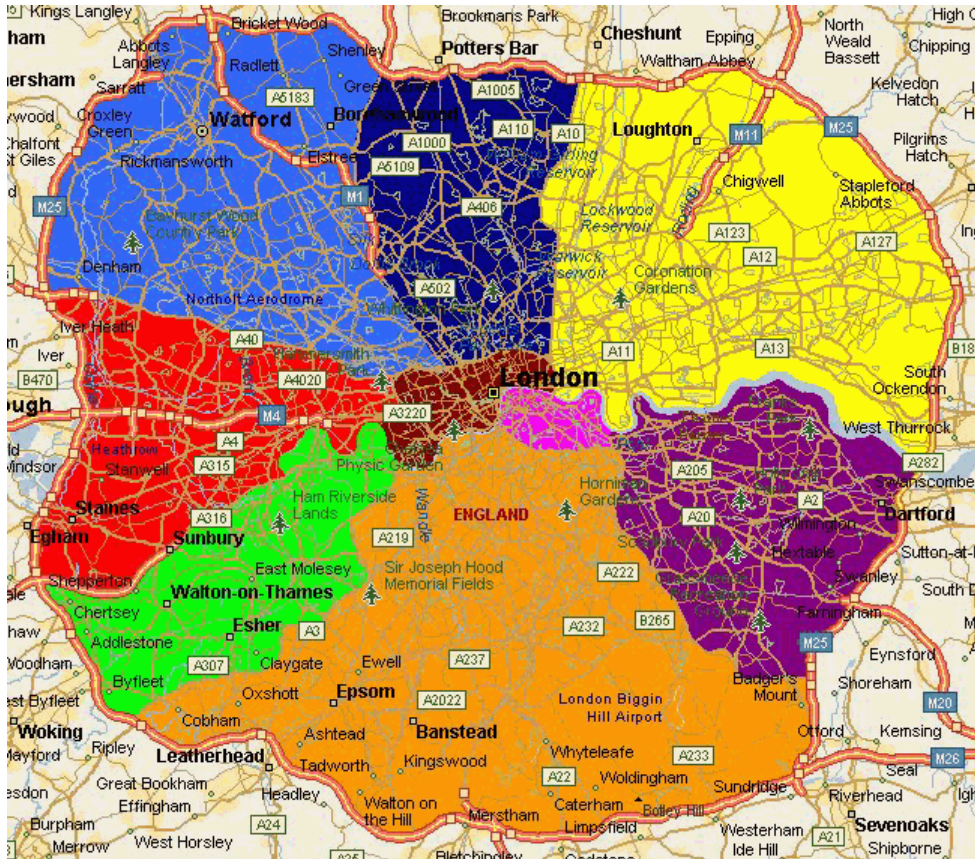

Travelodge

TRAVELODGE HOTELS LIMITED

LONDON TARGET LOCATION LIST

South East London

**August
2008**

South East London

Alan Hill & Co

Alan Hill

07710 325 349

alan.hill@alanhillco.co.uk

Location	Number of Beds		Borough
	Min	Max	
Bexleyheath	50	80	Bexley
Blackheath/Hither Green/Kidbrooke	50	70	Greenwich
Bromley/Beckenham	70	120	Bromley
Charlton	50	80	Greenwich
Dartford	50	100	Not Applicable
Deptford/New Cross/Brockley	50	70	Lewisham
Eltham	50	120	Greenwich
Greenwich	70	200	Greenwich
Lewisham/Forrest Hill/Catford/Ladywell/Bellingham	80	120	Lewisham
Orpington	50	90	Bromley
Sidcup/Foots Cray (A20)	60	80	Bexley
Swanley	50	80	Not Applicable
Thamesmead	50	60	Barnet
Woolwich	60	120	Greenwich