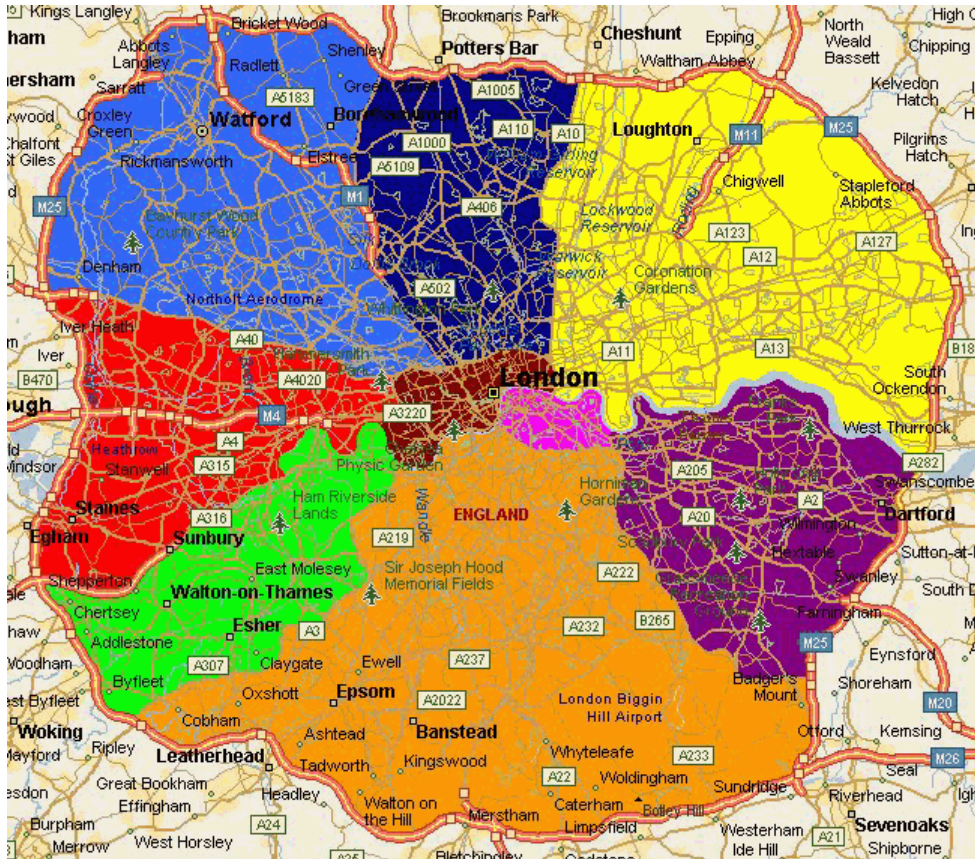

South West London

Bridger Bell

Matthew Wythers

07713 643 903

mcw@bridgerbell.com

Location	Number of Beds		Borough
	Min	Max	
Barnes/Mortlake/East Sheen	50	100	Richmond
Byfleet	50	100	Not Applicable
Chertsey	50	100	Not Applicable
Cobham	50	90	Not Applicable
Epsom	60	120	Not Applicable
Esher	50	80	Not Applicable
Ewell	50	70	Not Applicable
Hampton Court	50	100	Richmond
~~Kingston Upon Thames~~	-	-	~~Kingston upon Thames~~
New Malden	50	90	Kingston-upon-Thames
Raynes Park	50	80	Merton
Roehampton/Tibbet's Corner	50	100	Wandsworth
Southfields/Earlsfield	50	100	Wandsworth
Strawberry Hill/Teddington	50	80	Richmond
Surbiton/Thames Ditton	50	80	Kensington & Chelsea
Twickenham	70	150	Richmond
Walton-on-Thames	50	100	Not Applicable
Wandsworth	50	120	Wandsworth
Weybridge	50	100	Not Applicable
Wimbledon Centre	60	150	Merton

Deal done at 102 beds

For more information on Travelodge Hotel opportunities:

Travelodge Hotels Limited
Sleepy Hollow
Aylesbury Road
Thame
Oxon
OX9 3AT
T: +44 1844 358606
F: +44 1844 358682
W: www.traveloggedevelopment.co.uk