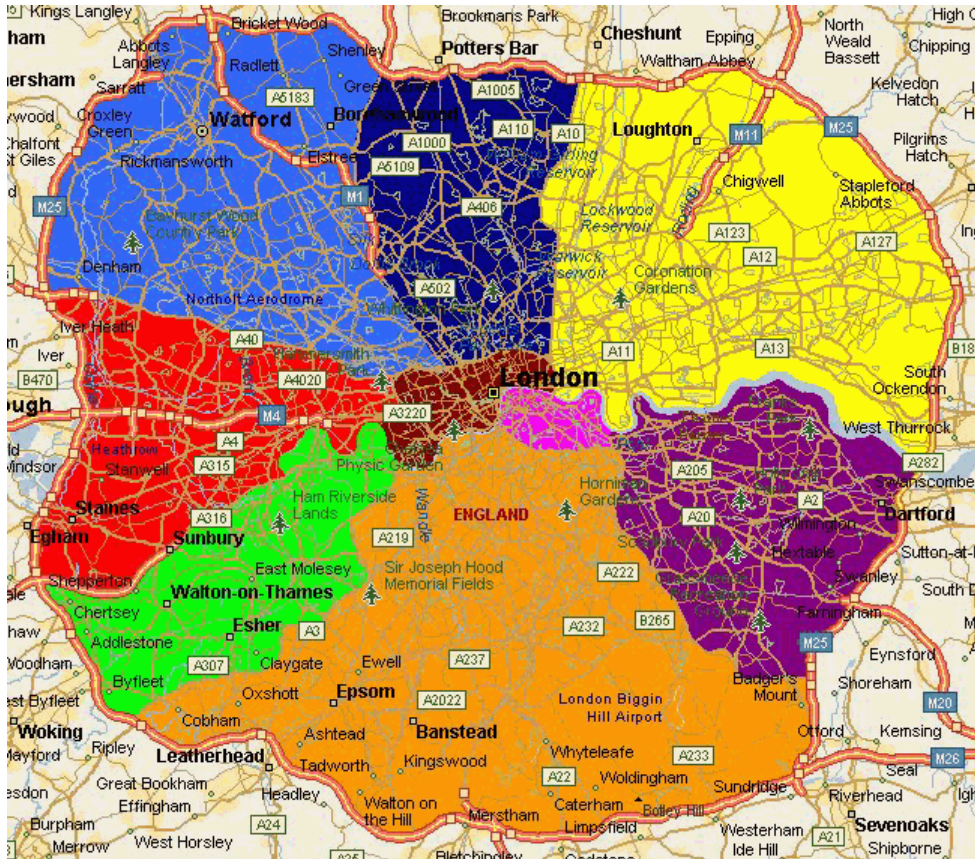

West London

Altus Edwin Hill

Damian Farino
07767 816 144
daf@edwinhill.co.uk

Location	Number of Beds		Borough
	Min	Max	
Acton	50	120	Ealing
Ashford/Bedfont	80	200	Not Applicable
Ealing	80	200	Ealing
Hammersmith	100	200	Hammersmith & Fulham
Hayes/Southall (Central)	50	150	Bromley
Heathrow Terminal 4/Hatton Cross	150	300	Hillingdon
Hounslow	-	-	Hounslow
Northolt/Greenford	50	80	Ealing
Olympia	70	200	Hammersmith & Fulham
Osterley (A4)	50	80	Hounslow
Richmond	70	200	Richmond
Shepherd's Bush	60	300	Hammersmith & Fulham
Shepperton/Laleham	50	70	Not Applicable
Staines	50	80	Not Applicable
Stockley Park	80	150	Hillingdon
White City	60	200	Hammersmith & Fulham

Deal done at 121 beds

For more information on Travelodge Hotel opportunities:

Travelodge Hotels Limited
Sleepy Hollow
Aylesbury Road
Thame
Oxon
OX9 3AT
T: +44 1844 358606
F: +44 1844 358682
W: www.traveloggedevelopment.co.uk